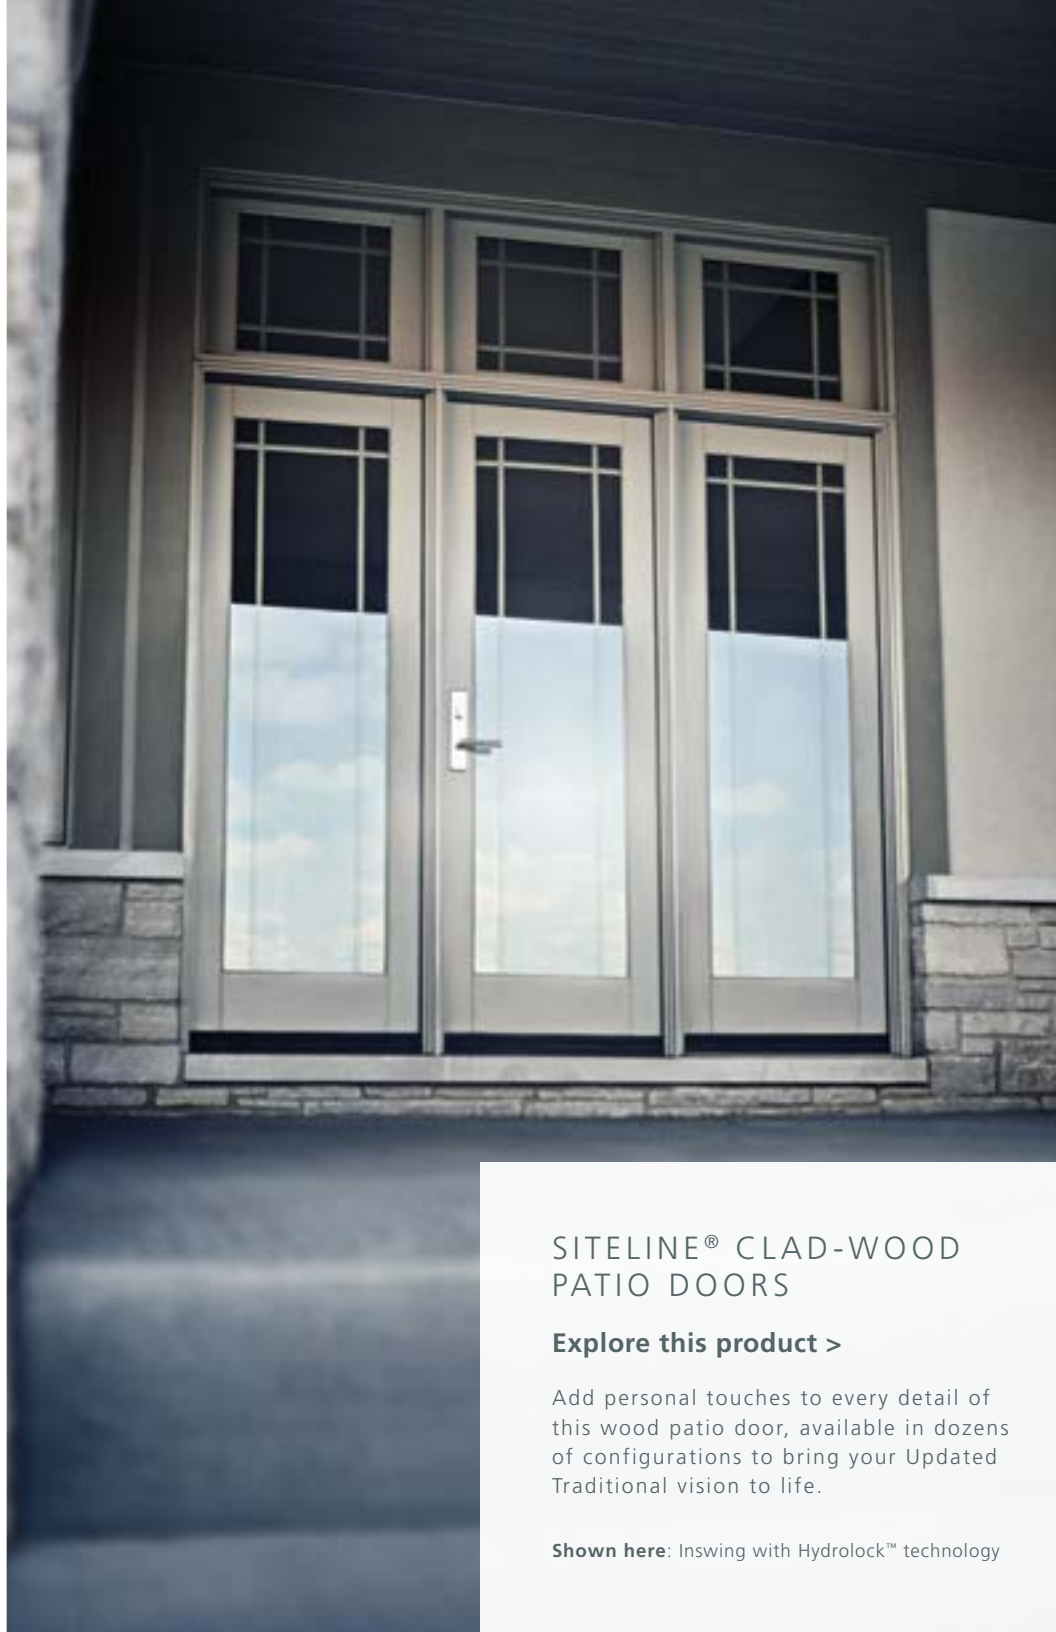

Shown here: Milled clad wood, 10-lite casement and 4-lite fixed

SITELINE® CLAD-WOOD PATIO DOORS

Explore this product >

Add personal touches to every detail of this wood patio door, available in dozens of configurations to bring your Updated Traditional vision to life.