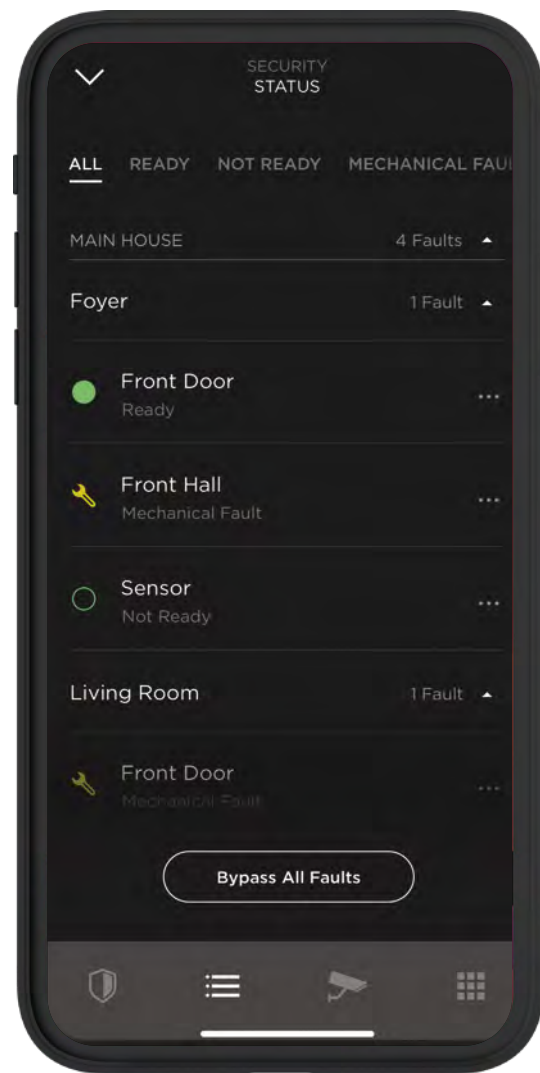

SECURITY THAT NEVER QUILTS

A truly smart home is also a secure home, and Savant offers full featured security with the added peace of mind that comes with knowing your home will stay secure during a power outage thanks to our Savant Power Storage.

Monitor your home from anywhere with remote access to cameras, check entry ways and manage access with gate and door stations, or set and disarm alarm systems right from the Savant app.

Keeping your home safe is absolutely critical, and Savant can deliver the best in integrated security that truly never sleeps - even when the power goes out.