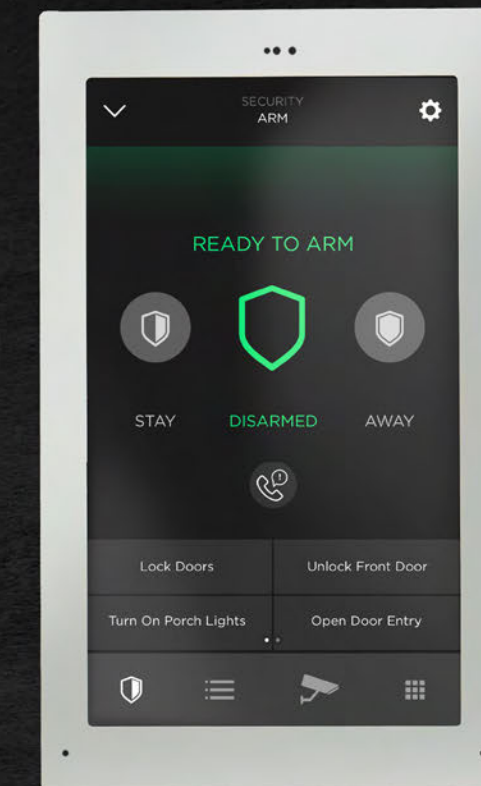

The Cync app offers an incredible entry point focused on bringing you the premier experience in smart lighting, indoor and outdoor cameras, and climate control.

If a professionally installed comprehensive smart home better fits your needs, then Savant can do it all, including some of the most innovative and advanced smart lighting available. Power your lights using the energy of the sun, then use our Daylight Mode feature to match color temperature to the natural lighting conditions, bringing your home environment into perfect harmony with your natural surroundings and Circadian rhythm.

Monitor your home from anywhere with remote access to cameras, check entry ways and manage access with gate and door stations, or set and disarm alarm systems right from the Savant app.

Keeping your home safe is absolutely critical, and Savant can deliver the best in integrated security that truly never sleeps - even when the power goes out.