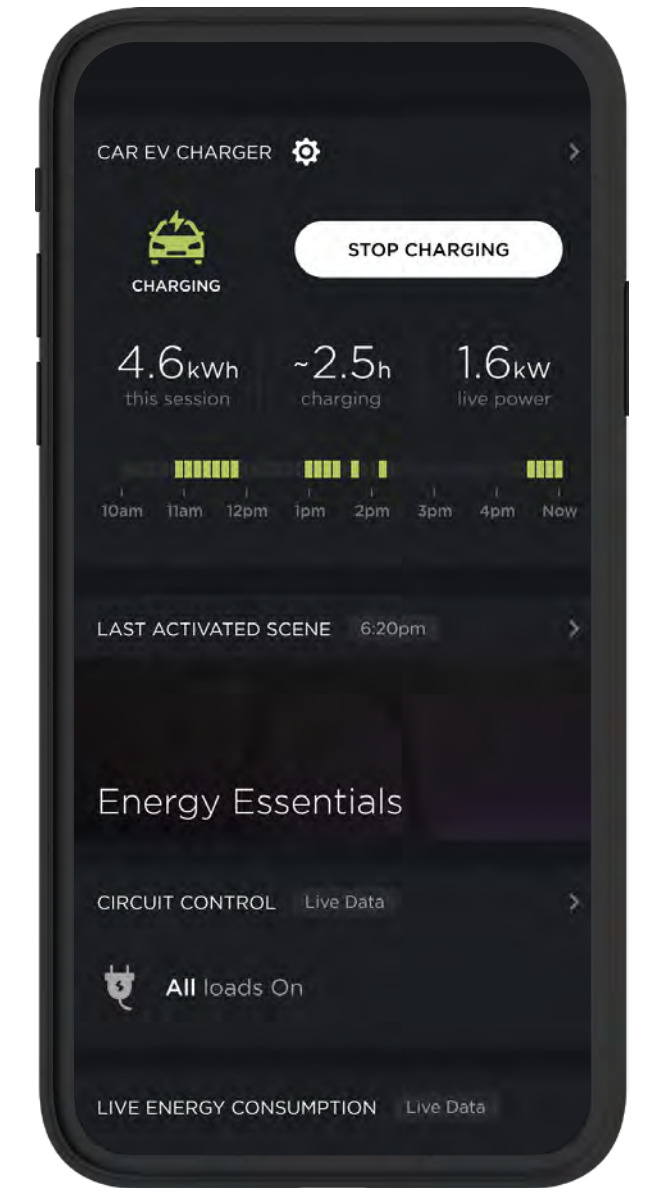

Ford, Ford F-150, and Ford Lightning are registered trademarks of the Ford Motor Company. Savant has no affiliation with the Ford Motor Company.