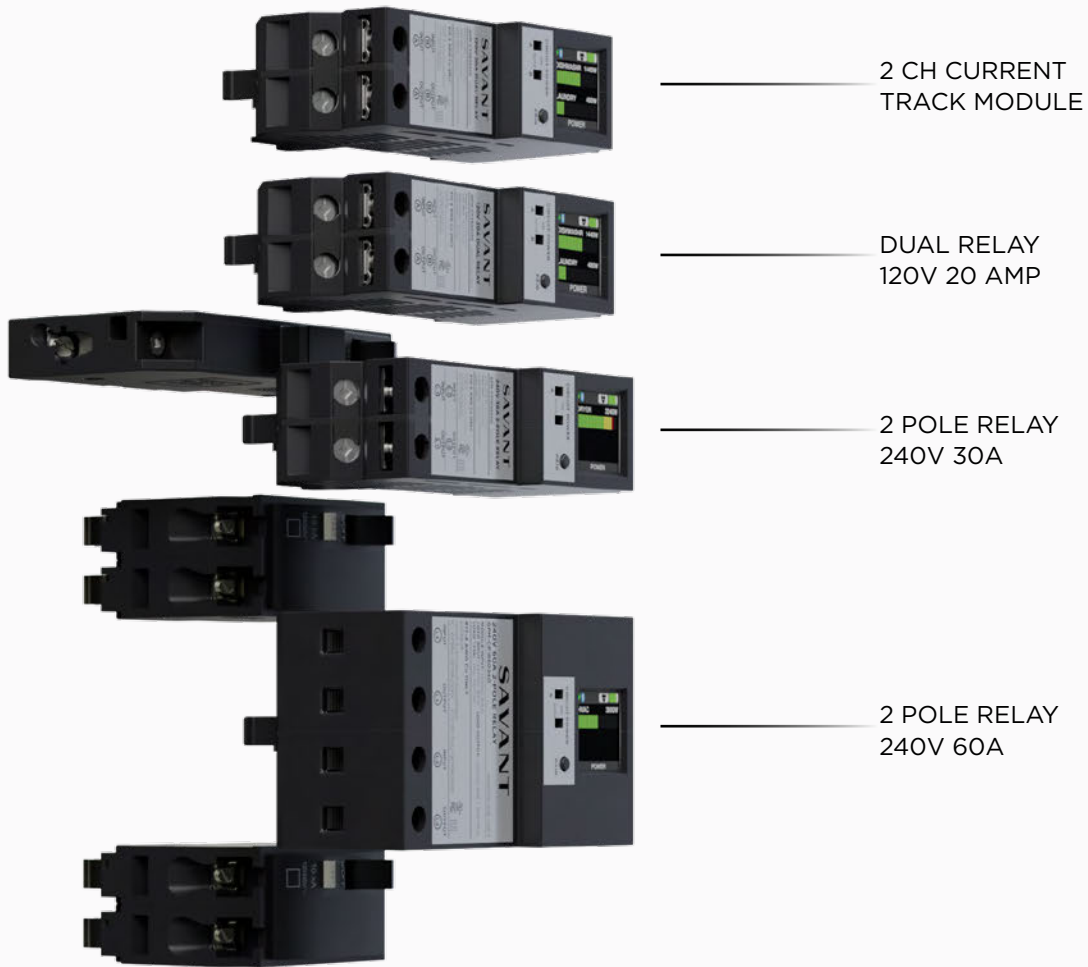

SAVANT POWER MODULES

MAKING YOUR STANDARD ELECTRICAL PANEL A WHOLE LOT SMARTER

Savant Power Modules plug right into your existing electrical panel to add smart energy control and real time monitoring to any or all of your existing circuits.

Get meaningful visibility into your home's power consumption, choose the circuits you want to keep running during a grid outage and apply your settings automatically with an Energy Scene, then change your mind and adjust where stored power is going at any time.

Smart control at the circuit level puts the power to manage your home's energy in your hands. Maximize the effectiveness of stored energy from renewable sources, without compromising comfort or convenience.

Compatible with industry-leading electrical panels including: