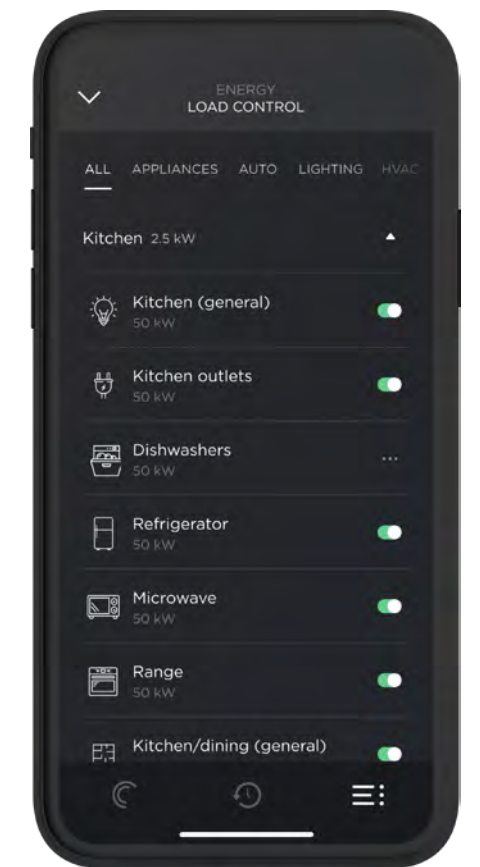

### PREPARE IN ADVANCE

Storm watch allows you to quickly charge your batteries in the event a grid outage is likely.

### REDIRECT POWER

Flexibly route power to only the things you need during an outage to maximize stored energy.

### STAY CONNECTED

Notifications alert you to power events, as important as a grid outage or as simple as a tripped breaker.

### SEE USAGE

Dynamically view where your home consumes power to identify trends and focus your energy effectively.