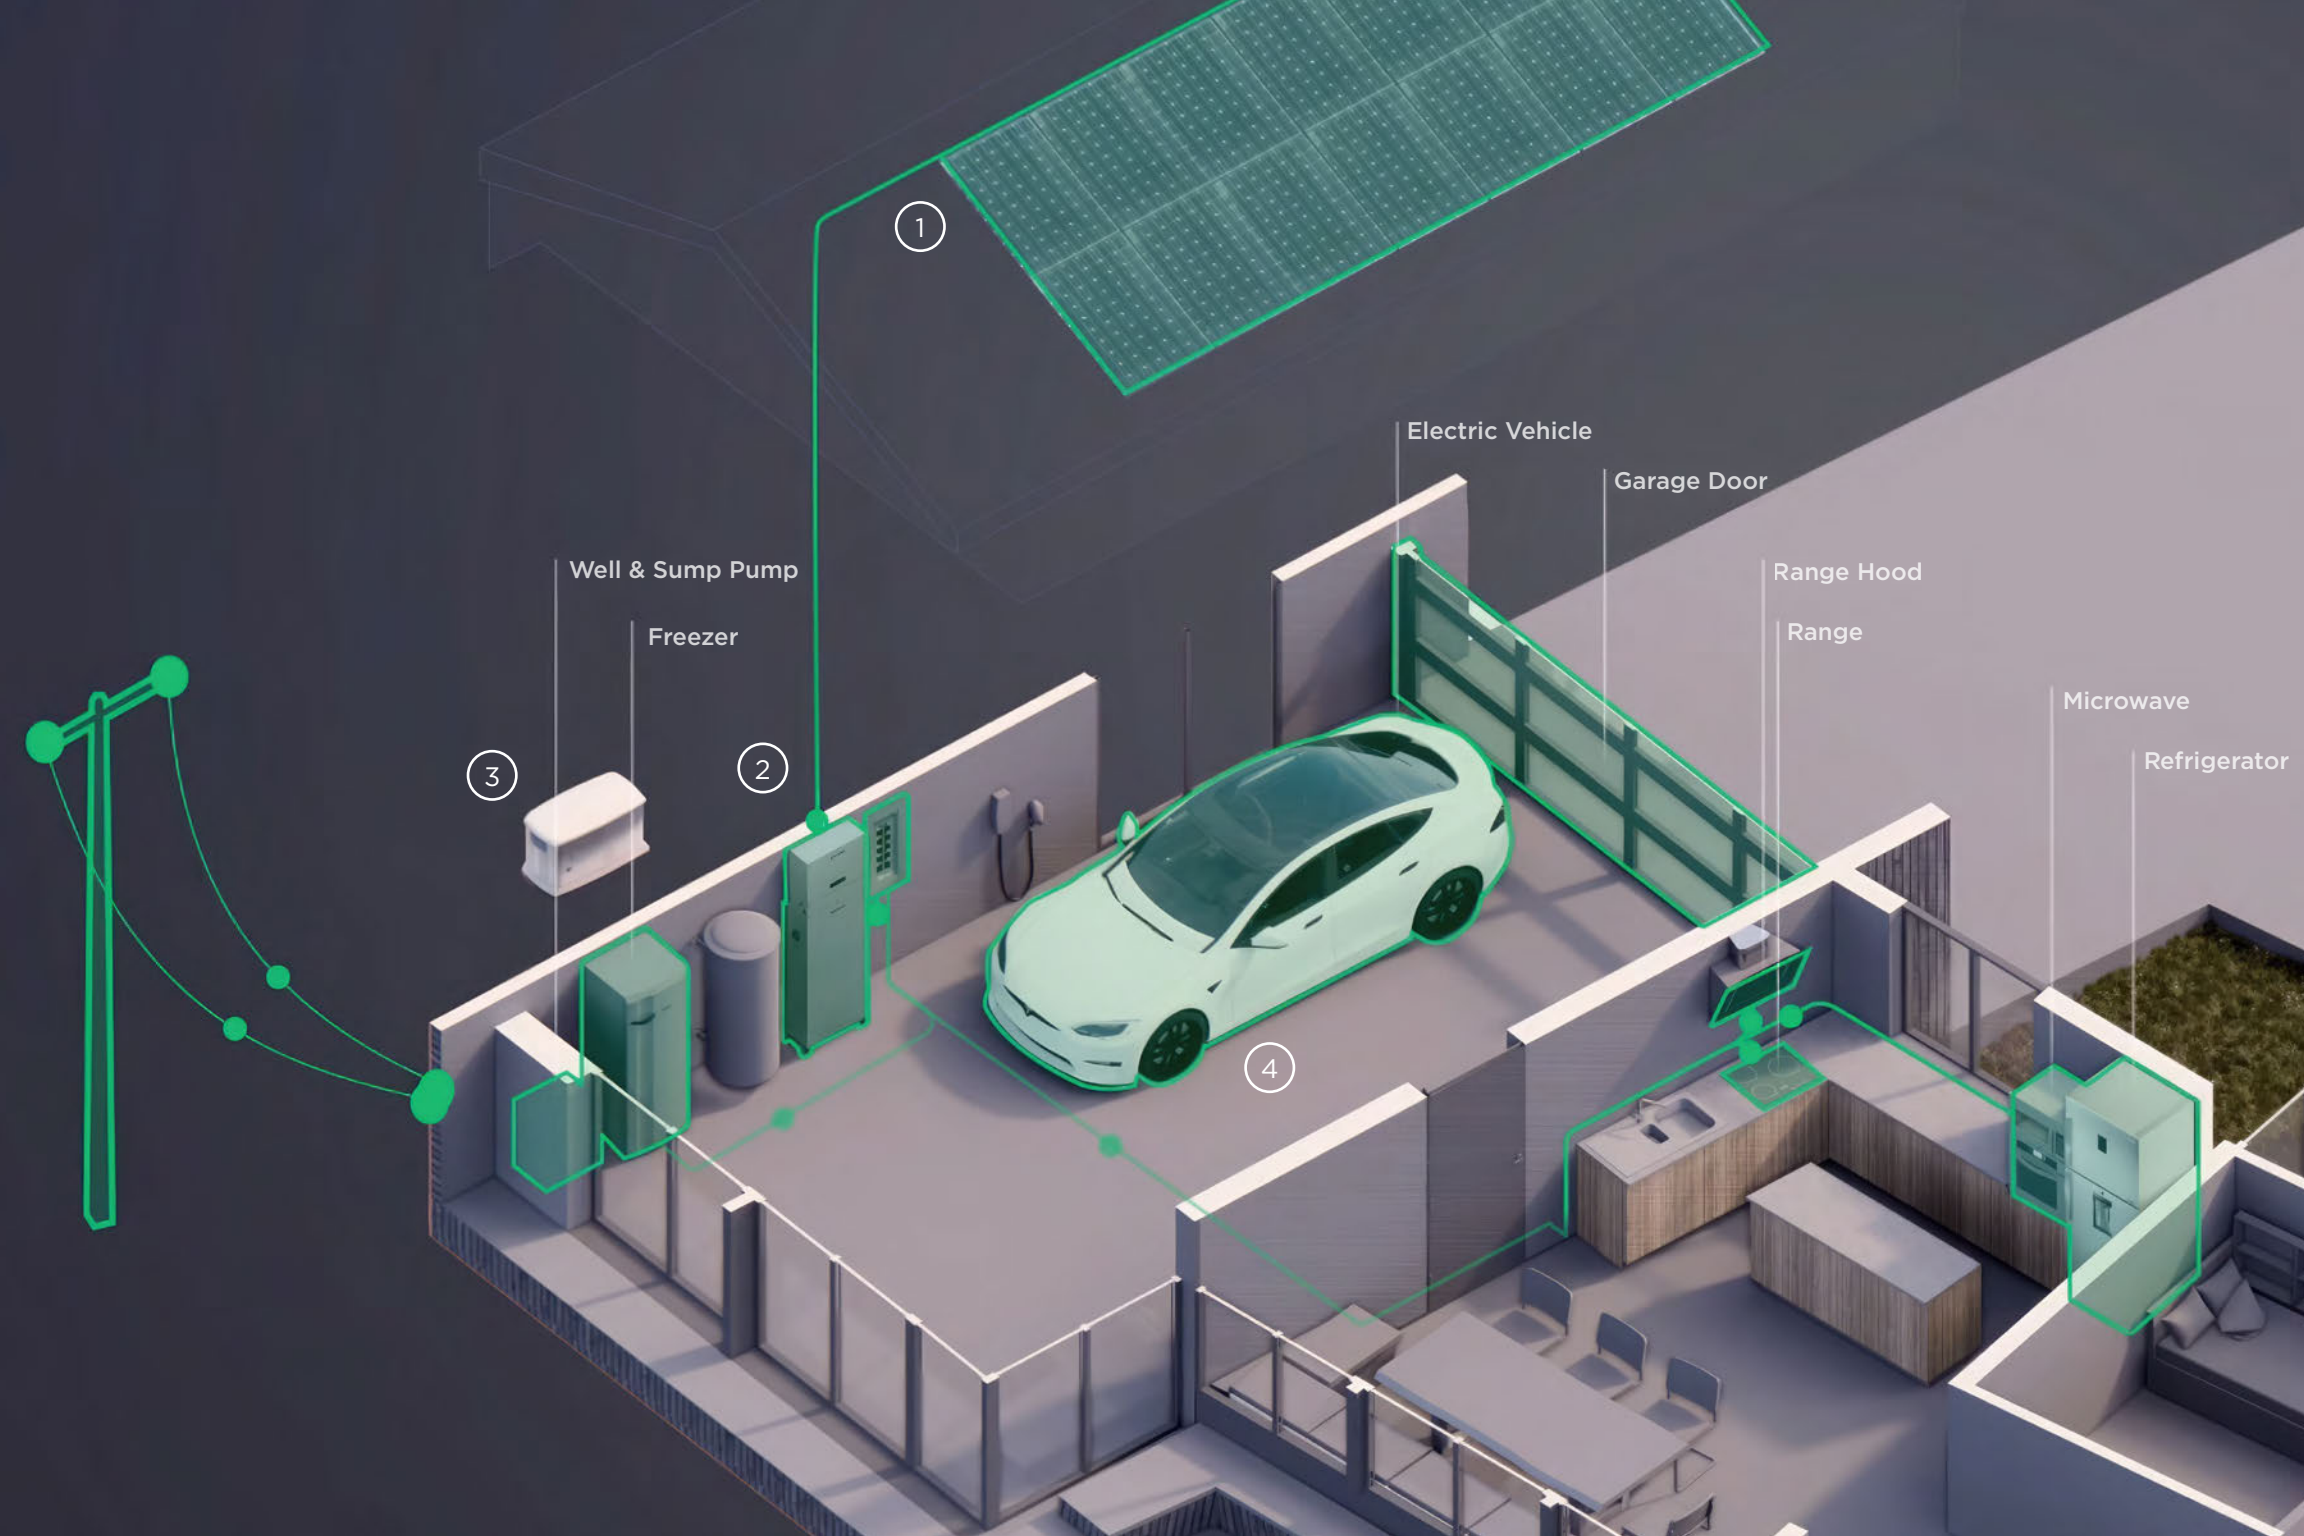

# TAKE CHARGE OF YOUR POWER

A truly intelligent home starts with smart energy, and the Savant Power System delivers a safer, smarter, greener living experience while reducing dependency and overall burden on the grid. Savant Power Systems combine onsite energy generation, integrated battery storage, generator control, flexible load management, and powerful EV charging.

## SMART ENERGY STARTS AT THE SOURCE

The Savant Power System helps you optimize your home's use of available energy sources, efficiently powering the things you need to keep running even under changing circumstances. A smart combination of power storage and load management provides limitless control over your extended comfort, while giving insight on how power from each source is being used to support your personal energy goals.

- 1 Automatically use your most sustainable and economic energy source as the primary power for your home, minimizing grid reliance during peak rate periods.
- 2 Store excess energy from solar generation during the day, and use it to power your home through the night, or sell excess power back to the grid.
- 3 Make the most of every electron available with preset Energy Scenes that optimize the power drawn from each source to best fit your needs under any condition.
- 4 Enhance the performance and efficiency of your electric vehicle with fast-charging on your schedule, taking advantage of the best utility rates, or using only the power of the sun.

- View accurate energy consumption information for each circuit, updated in real time
- Optimize sources and loads from your mobile device even when away from home
- Set energy scenes to automatically send backup power where you need it during a grid outage
- Track usage over time to maximize use of renewable sources